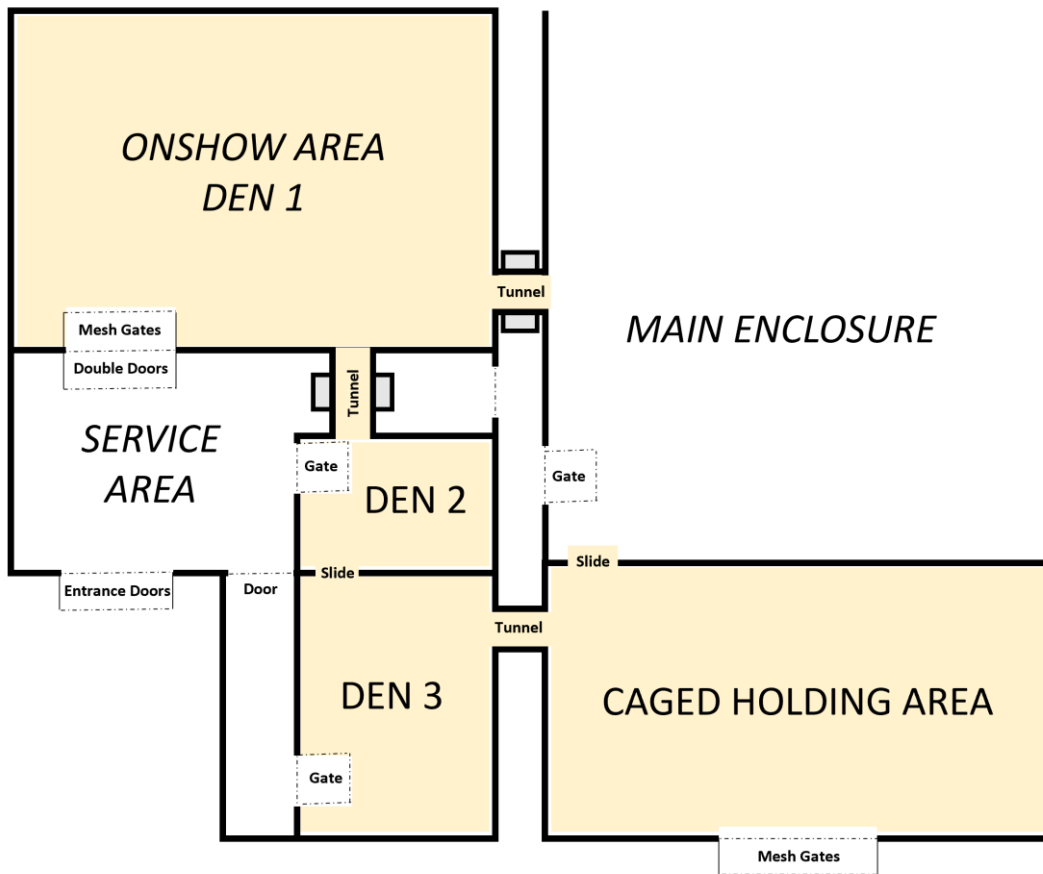

Overview of the New Lion Facility at the Cotswold Wildlife Park

James Welch, Carnivore Section Keeper CWP

In April 2023 the Cotswold Wildlife Park opened a brand-new lion house. This new house provides the lions with approximately 60m² communal onshow space, 25m² offshow space in 2 dens and a 55m² outside caged holding area. As well as this the keepers have a large service area that allows for easy small vehicle and crate access, and it can be used for veterinary procedures. This document shows videos and photos of the new build.

Map of the New Lion House/Holding Area

Videos of the New Lion House

Photos of the New Lion House/Holding Area

Figure 2 - New Lion House and Holding Area.

Figure 1 - New Lion House Public Viewing.

Figure 3 - Lions in the Communal Onshow Area.

Figure 4 - Lioness sat on the platform in Communal Onshow Area.

Figure 5 - Lions sat in straw bed in Communal Onshow Area.

Figure 6 - Lioness stood in Communal Onshow Area.

Figure 4 - Lion eating in Communal Onshow Area.

Figure 8 - Lions sat in Caged Holding Area.

Figure 10 - Lion sat on platform in Communal Onshow Area.

Figure 9 - Lioness sat on platform in Communal Onshow Area with public windows behind.

Acknowledgements