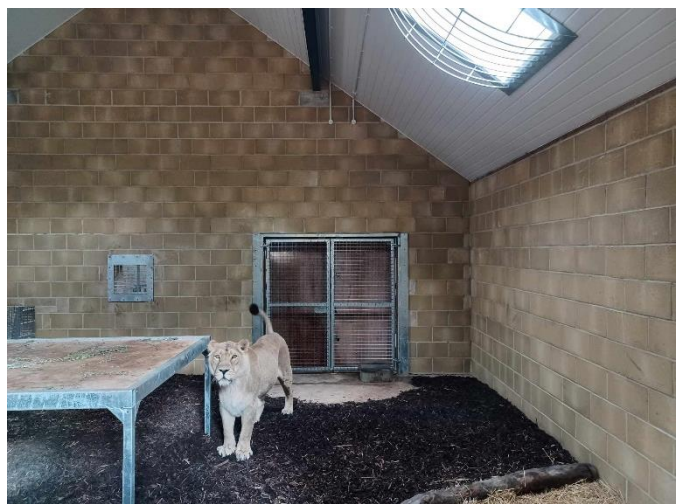

Overview of the New Lion Facility at the Cotswold Wildlife Park

James Welch, Carnivore Section Keeper CWP

In April 2023 the Cotswold Wildlife Park opened a brand-new lion house. This new house provides the lions with approximately 60m² communal onshow space, 25m² offshow space in 2 dens and a 55m² outside caged holding area. As well as this the keepers have a large service area that allows for easy small vehicle and crate access, and it can be used for veterinary procedures. This document shows videos and photos of the new build.

Map of the New Lion House/Holding Area

Videos of the New Lion House

Photos of the New Lion House/Holding Area

Figure 2 - New Lion House and Holding Area.

Figure 1 - New Lion House Public Viewing.

Figure 3 - Lions in the Communal Onshow Area.

Figure 4 - Lioness sat on the platform in Communal Onshow Area.

Figure 5 - Lions sat in straw bed in Communal Onshow Area.

Figure 6 - Lioness stood in Communal Onshow Area.

Figure 4 - Lion eating in Communal Onshow Area.

Figure 8 - Lions sat in Caged Holding Area.

Figure 10 - Lion sat on platform in Communal Onshow Area.

Figure 9 - Lioness sat on platform in Communal Onshow Area with public windows behind.

Acknowledgements